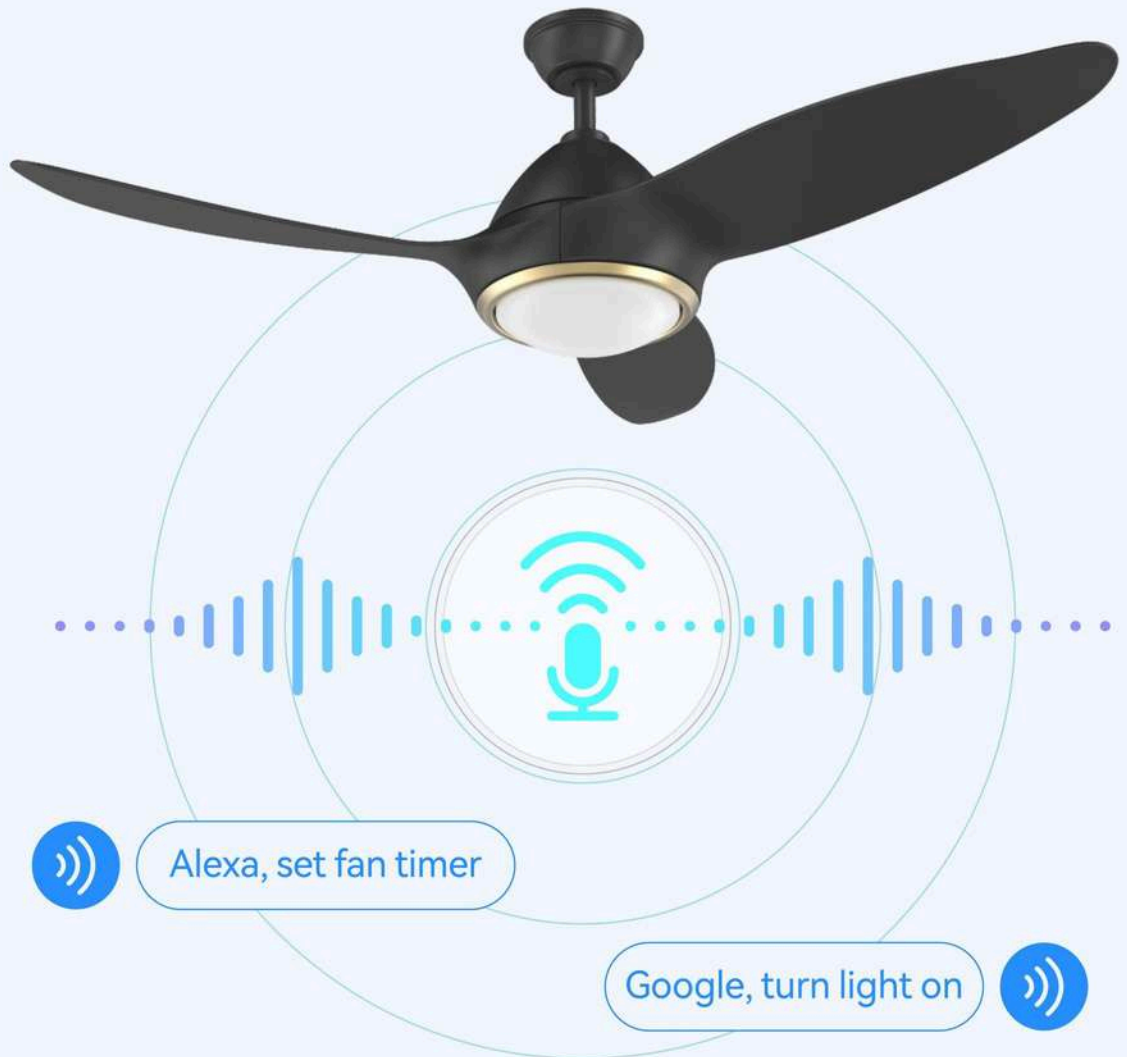

Quick Installation

Designed for one
-person installation
—ready to use in minutes.

SMARTER FAN CONTROL

Voice Control

"Set to speed 3" or other commands—just speak and it's done.

Remote Control

Adjust settings anytime from your phone or remote—even when you're away.

Auto Mode

Smartly adjusts fan speed for sleep, energy-saving, and more—no manual tweaking needed.

ENERGY-SAVING ECOER

INNOVATIONS

Ultra-Low Power Usage

Runs on low power
—saves energy without
sacrificing performance.