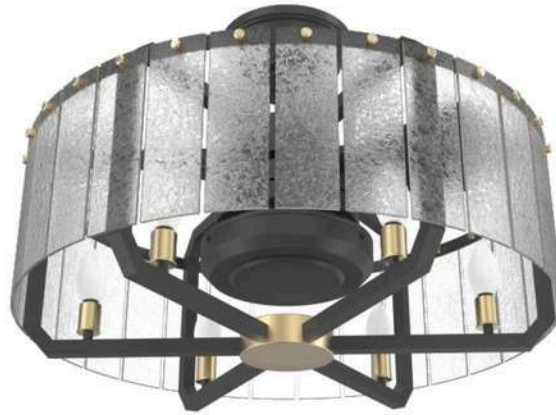

Product Description of Fandelier

F20-0009BL

Finish	Matte Black	Blade Material	ABS 3PCS
Fan Size	20 inch	Light specs	5W LED
Motor Specifications	DC 85X15	Control	Remote