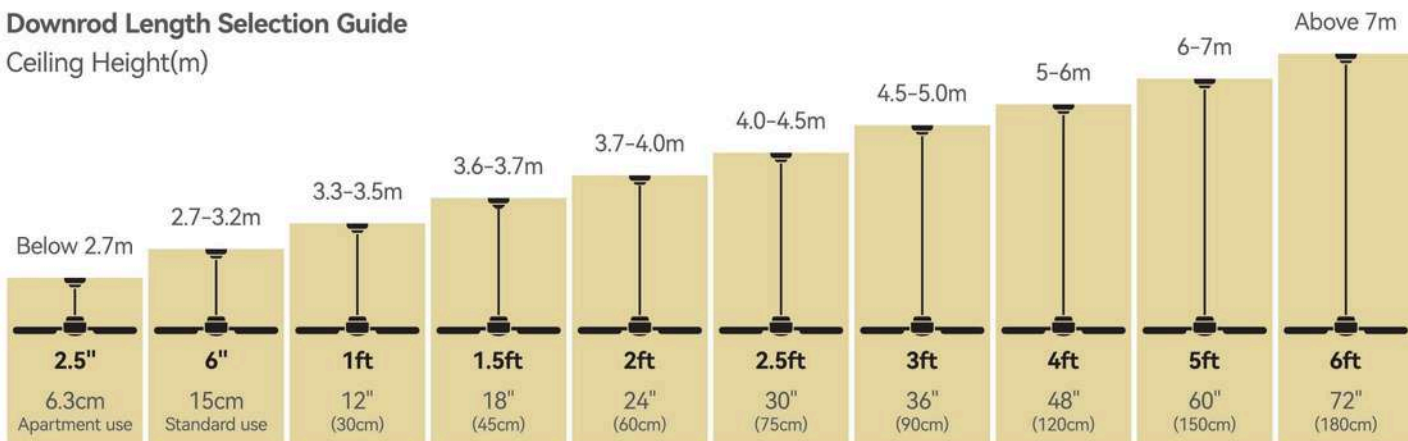

Downrod Length Selection Guide

Ceiling Height(m)